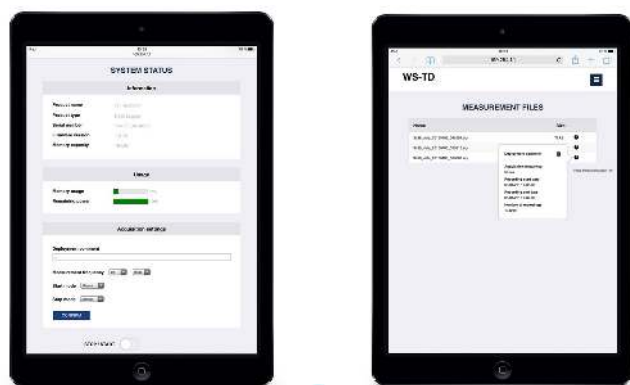

# WiSens TD

*Temperature and depth measurements*

*Autonomous data logger*

Data loggers

**WiSens TD** measures and records **temperature** and **pressure**. It has been designed to be used down to 6000m.

**Easy to use:**

**New WiSens range:**

- Autonomous
- WiFi connection
- Compatible iOS, Mac OS, Windows, Android
- No specific software

www.nke-instrumentation.com

# WiSens TD Autonomous data logger

Temperature and depth accurate data logger

DESIGNATION		WiSens TD	WiSens TD 6000
Order code		50m : 60-07-563 500m : 60-07-529 1000m : 60-07-564	60-07-565
Depth (D)	Depth	50m / 500m / 1000m	6000m
	Resolution	Configurable	Configurable
	Accuracy	0.15%	0.15%
Temperature (T)	Range	-2C to +35°C	-2C to +35°C
	Resolution	0.001°C	0.001°C
	Accuracy	0.005°C	0.005°C
Time	Internal clock with calendar	<1mn/month	
Start and stop mode	Manual or programmable	Pressure or temperature level trigger, Date condition	
Sampling rate		Programmable from 1 second to 99 hours	
Autonomy	Memory Energy	16 Mb (=3 million measures) Replaceable Lithium battery	
Data	Format Compression	CSV ZIP	
Dimensions		230 mm x Ø 40 mm	265 mm x Ø 40 mm
Weight in air		325 gr	690 gr
Communication	Wi-Fi	Magnetic activation Accessory : remote control	